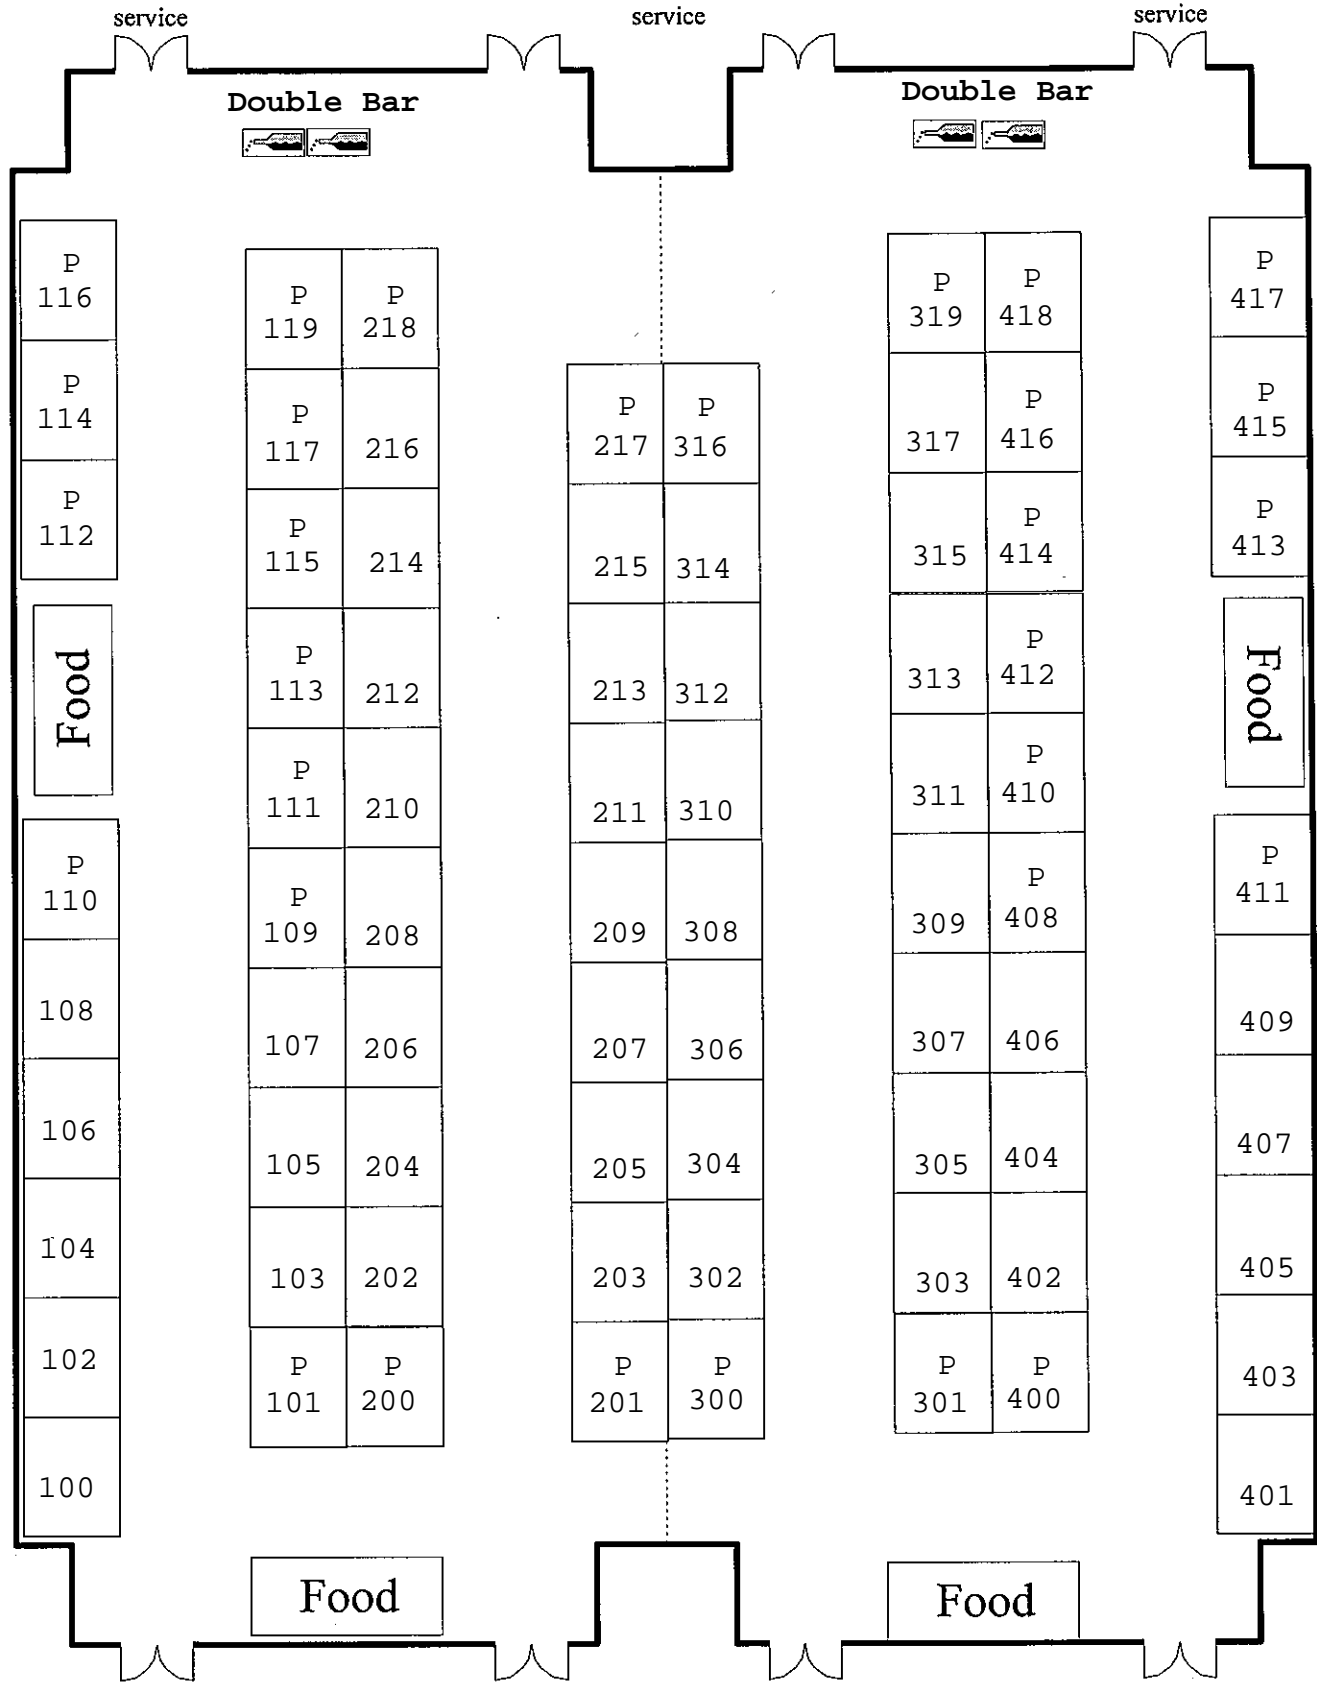

ASCE  
Ballroom 4

76 8' X 10' booths  
Ballroom 5

P = PREMIUM BOOTH

ENTRANCE

\*Plan Subject to change